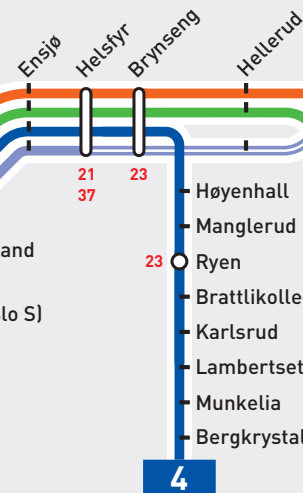

T-bane Metro

Overgang til tog, trikk eller bybuss hovedlinjer
Interchange railway, tram or key city bus lines

Overgang tog
Railway interchange

OBT Oslo bussterminal, region- og fjernbuss
Oslo Bus Terminal, regional and long distance services

12 Overgang trikkelinje
Tram line interchange

20 Overgang bybuss hovedlinje
Key city bus line interchange

Kun mandag–fredag 07–19
Monday–Friday 07–19 only

Gulleråsen: Stopp bare i pilretningen
Gulleråsen: Stop in direction of arrow only

Frognerseteren

Sognsvann

Ringen

Vestli

Ellingsrudåsen

Østerås

Bergkrystallen

Mortensrud