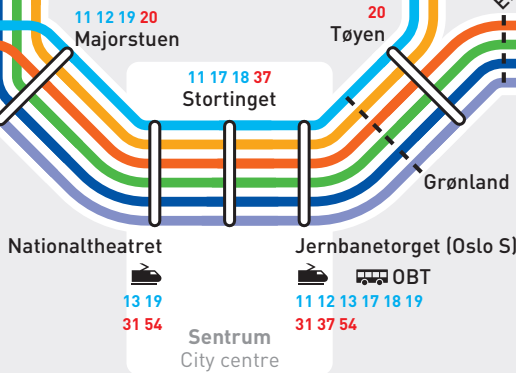

T-bane Metro

Overgang til tog, trikk eller bybuss hovedlinjer
Interchange railway, tram or key city bus lines

Overgang tog
Railway interchange

OBT Oslo bussterminal, region- og fjernbuss
Oslo Bus Terminal, regional and long distance services

12 Overgang trikkelinje
Tram line interchange

20 Overgang bybuss hovedlinje
Key city bus line interchange

Kun mandag–fredag 07–19
Monday–Friday 07–19 only

Gulleråsen: Stopp bare i pilretningen
Gulleråsen: Stop in direction of arrow only

Frognerseteren

Sognsvann

Ringen

Vestli

Ellingsrudåsen

Østerås

Bergkrystallen

Mortensrud