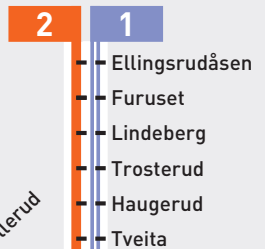

Ellingsrudåsen